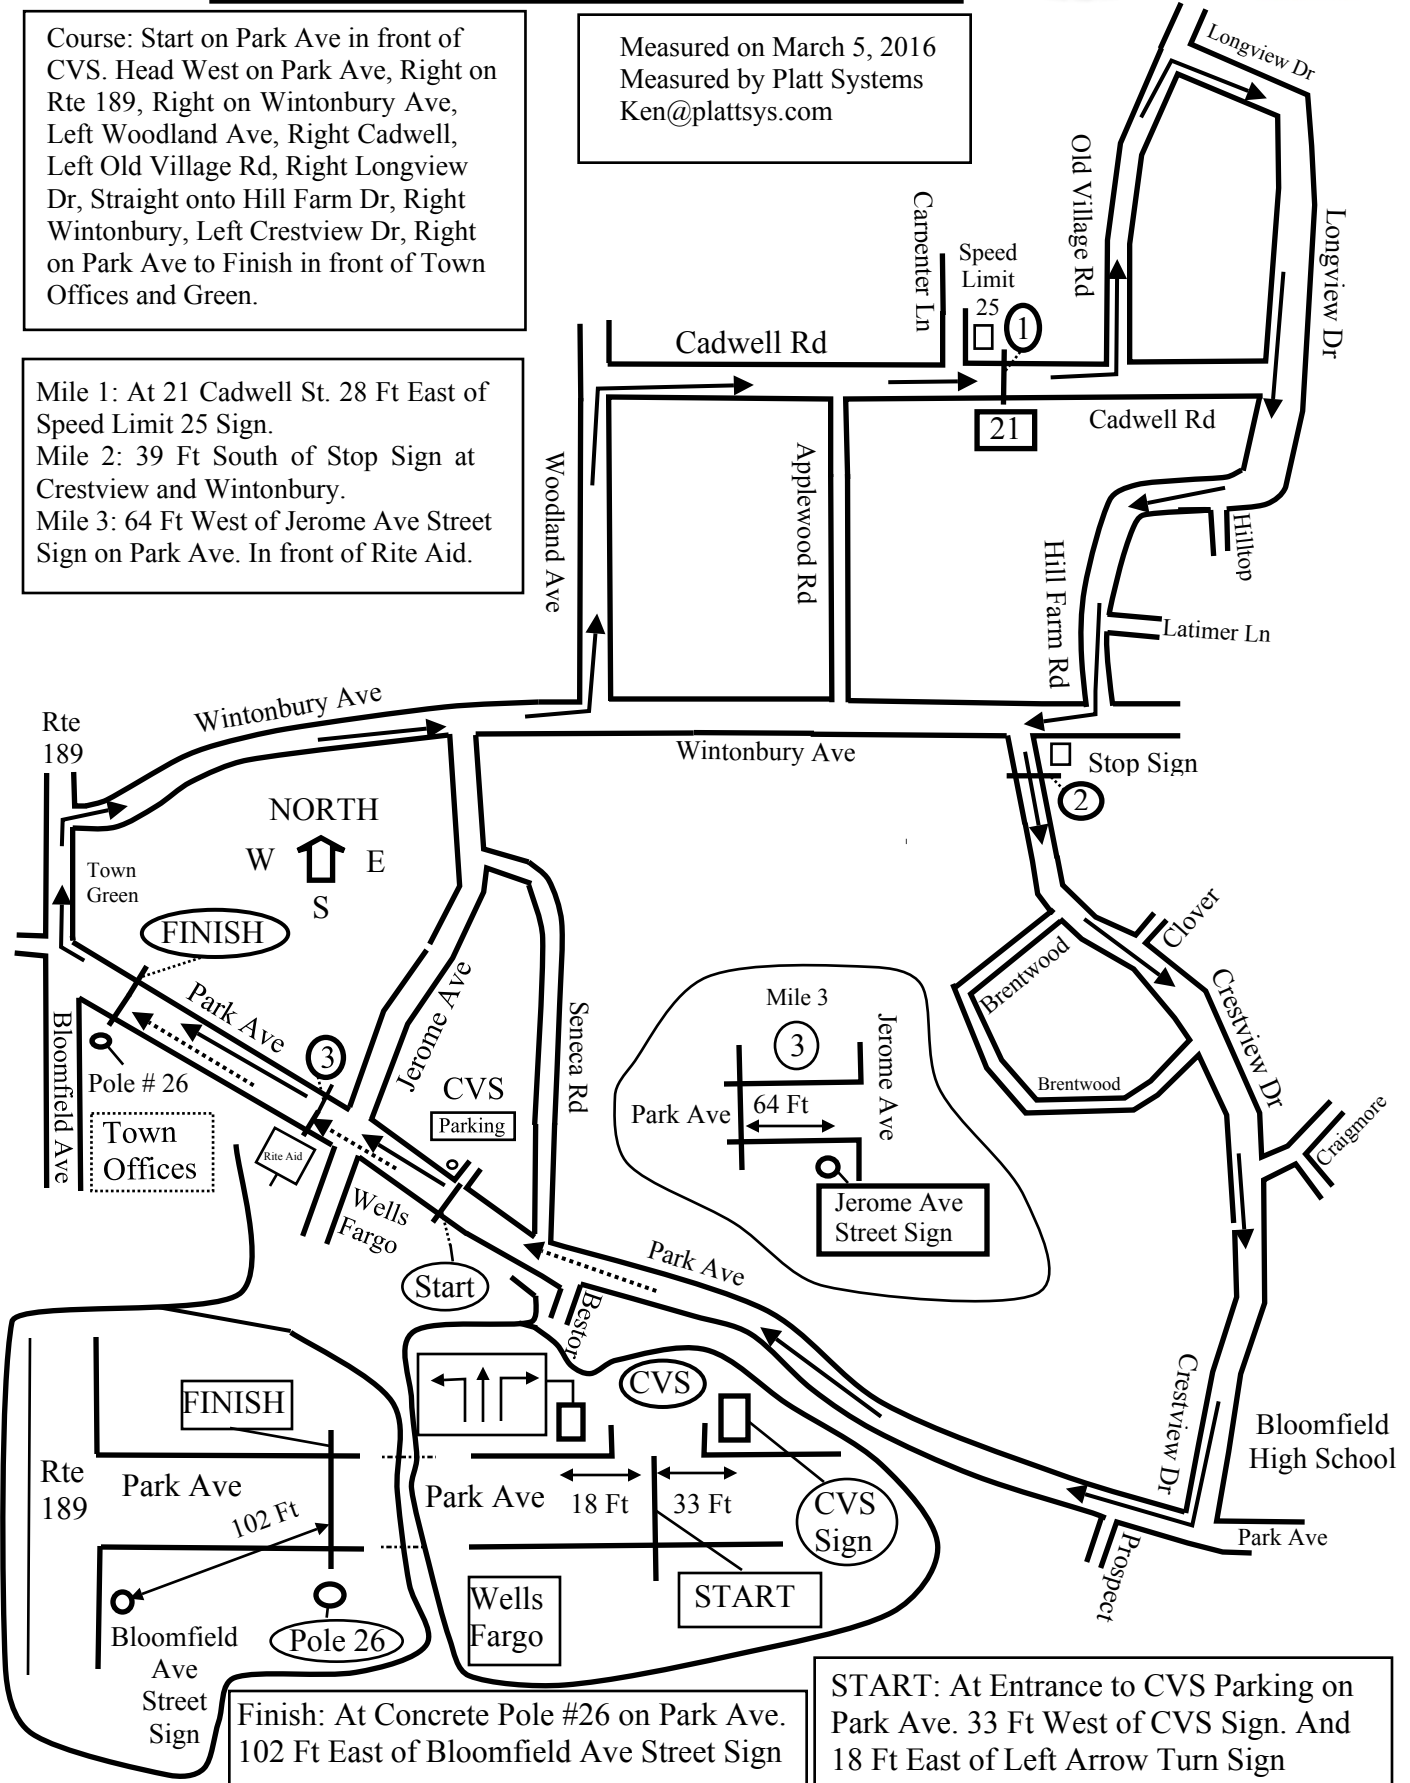

Bloomfield Memorial Day Classic 5K Bloomfield, CT

Course: Start on Park Ave in front of CVS. Head West on Park Ave, Right on Rte 189, Right on Wintonbury Ave, Left Woodland Ave, Right Cadwell, Left Old Village Rd, Right Longview Dr, Straight onto Hill Farm Dr, Right Wintonbury, Left Crestview Dr, Right on Park Ave to Finish in front of Town Offices and Green.

Measured on March 5, 2016
Measured by Platt Systems
Ken@plattsys.com

Mile 1: At 21 Cadwell St. 28 Ft East of Speed Limit 25 Sign.
Mile 2: 39 Ft South of Stop Sign at Crestview and Wintonbury.
Mile 3: 64 Ft West of Jerome Ave Street Sign on Park Ave. In front of Rite Aid.

Finish: At Concrete Pole #26 on Park Ave. 102 Ft East of Bloomfield Ave Street Sign

START: At Entrance to CVS Parking on Park Ave. 33 Ft West of CVS Sign. And 18 Ft East of Left Arrow Turn Sign